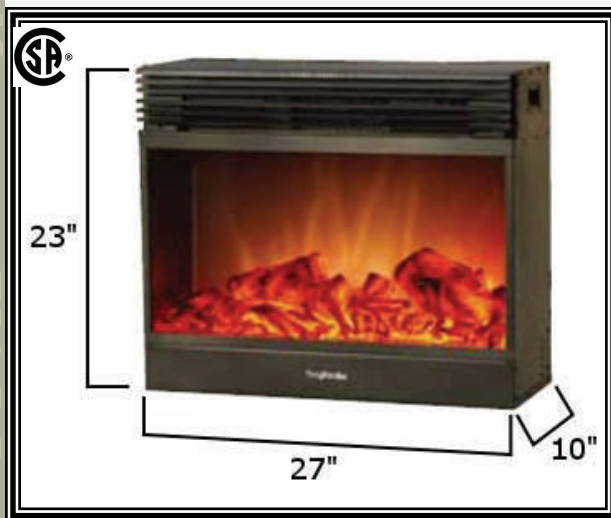

Electric Fireplaces

This CSA approved electric fireplace was developed for the RV industry with space and clearance issues in mind. The little prince fireplace comes with value added magnetic pre-finished clip on trim kit that requires no other labor or materials to get that professionally installed look. This unit also comes with a remote control which features a two speed motor for maximum heat output of 5500 BTU's or the homeowner can just enjoy the convenience of having the lighted flame only option with no heat output at a touch of the button.

Little Prince

BLT-999A-2

This CSA approved fireplace is C-land top selling unit with a good reason. Our product has all the features you come to expect from us. This fireplace comes with an adjustable thermostat and dimmer control switch for the flame presentation. Other features include a two speed blower with an heat output up to 5500 BTU's. or just the homeowner can just enjoy the lighted flame only. Add it all up and you will discover what everyone else is finding out, for the price, quality and features you get with this model. We think it's the best priced unit on the market