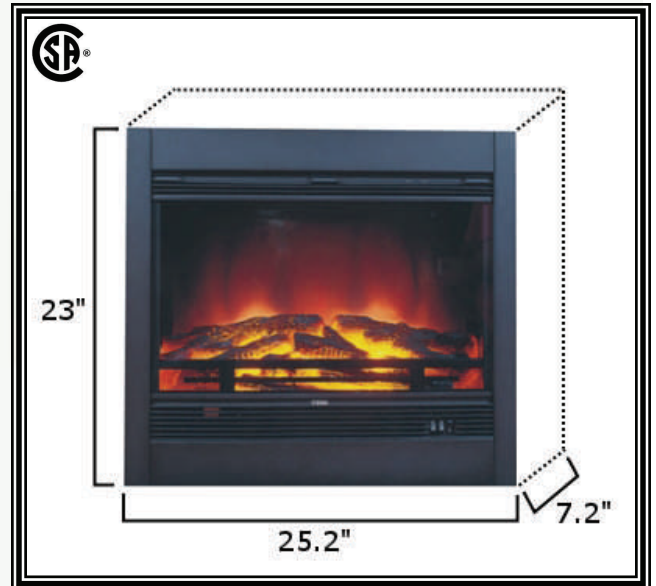

Electric Fireplaces

This CSA approved electric fireplace was developed for the RV industry with space and clearance issues in mind. The little prince fireplace comes with value added magnetic pre-finished clip on trim kit that requires no other labor or materials to get that professionally installed look. This unit also comes with a remote control which features a two speed motor for maximum heat output of 5500 BTU's or the homeowner can just enjoy the convenience of having the lighted flame only option with no heat output at a touch of the button.

Little Prince

BLT-999A-2

This CSA approved fireplace is C-land top selling unit with a good reason. Our product has all the features you come to expect from us. This fireplace comes with an adjustable thermostat and dimmer control switch for the flame presentation. Other features include a two speed blower with an heat output up to 5500 BTU's. or just the homeowner can just enjoy the lighted flame only. Add it all up and you will discover what everyone else is finding out, for the price, quality and features you get with this model. We think it's the best priced unit on the market